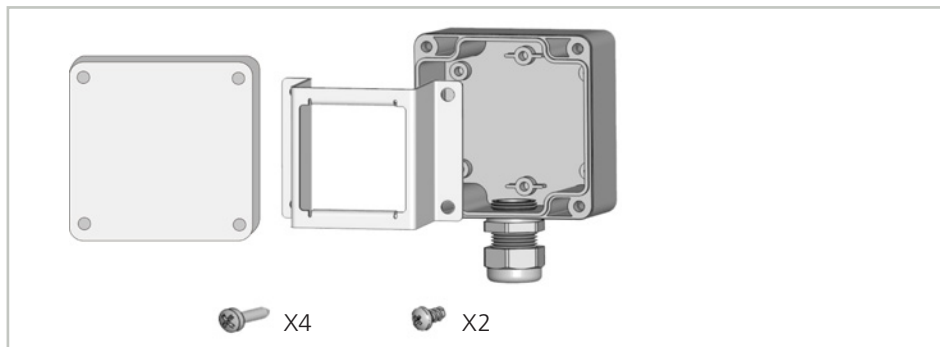

MS VISIBLE BOX IP65

ACCESSORY FOR MAGIC SWITCH

DESCRIPTION

ASSEMBLY